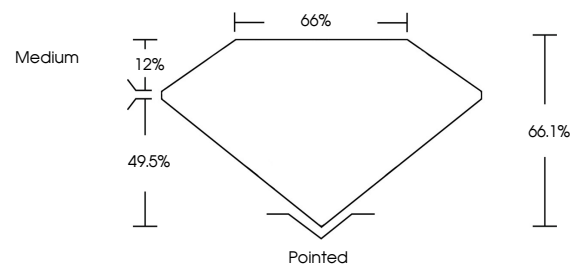

June 3, 2026
IGI Report No. LG805655966
CUT CORNERED RECT. MODIFIED BRILLIANT
4.64 CARATS
Carat Weight
Color Grade **FANCY INTENSE YELLOW**
Clarity Grade **VVS 2**
Depth **66.1%**
Table **65%**
Girdle **Medium**
Culet **Pointed**
Polish **EXCELLENT**
Symmetry **EXCELLENT**
Fluorescence **NONE**
Inscription(s) **IGI LG805655966**
Comments: This Laboratory Grown Diamond was created by Chemical Vapor Deposition (CVD) growth process.

GRADING RESULTS

Carat Weight **4.64 CARATS**
Color Grade **FANCY INTENSE YELLOW**
Clarity Grade **VVS 2**

ADDITIONAL GRADING INFORMATION

Polish **EXCELLENT**
Symmetry **EXCELLENT**
Fluorescence **NONE**
Inscription(s) **IGI LG805655966**

Comments: This Laboratory Grown Diamond was created by Chemical Vapor Deposition (CVD) growth process.

PROPORTIONS

CLARITY CHARACTERISTICS

KEY TO SYMBOLS

Red symbols indicate internal characteristics.
Green symbols indicate external characteristics.