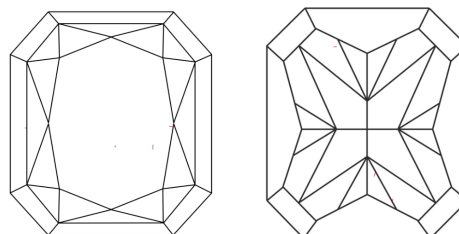

CLARITY CHARACTERISTICS

KEY TO SYMBOLS

Red symbols indicate internal characteristics.
Green symbols indicate external characteristics.