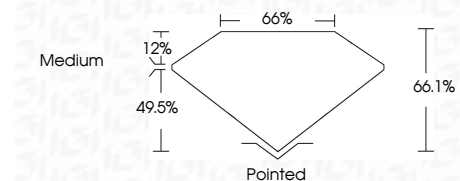

ELECTRONIC COPY

LG805655966
Report verification at igi.org

June 3, 2026
IGI Report Number **LG805655966**
Description **LABORATORY GROWN DIAMOND**
Shape and Cutting Style **CUT CORNERED
RECTANGULAR MODIFIED
BRILLIANT**
Measurements **11.93 X 7.88 X 5.21 MM**

GRADING RESULTS

Carat Weight **4.64 CARATS**
Color Grade **FANCY INTENSE YELLOW**
Clarity Grade **VVS 2**

ADDITIONAL GRADING INFORMATION

Polish **EXCELLENT**
Symmetry **EXCELLENT**
Fluorescence **NONE**
Inscription(s) **IGI LG805655966**
Comments: This Laboratory Grown Diamond was created by Chemical Vapor Deposition (CVD) growth process.

June 3, 2026
IGI Report No. LG805655966
CUT CORNERED RECT. MODIFIED BRILLIANT
4.64 CARATS
Carat Weight
Color Grade **FANCY INTENSE YELLOW**
Clarity Grade **VVS 2**
Depth **66.1%**
Table **65%**
Girdle **Medium**
Culet **Pointed**
Polish **EXCELLENT**
Symmetry **EXCELLENT**
Fluorescence **NONE**
Inscription(s) **IGI LG805655966**
Comments: This Laboratory Grown Diamond was created by Chemical Vapor Deposition (CVD) growth process.

GRADING RESULTS

Carat Weight **4.64 CARATS**
Color Grade **FANCY INTENSE YELLOW**
Clarity Grade **VVS 2**

ADDITIONAL GRADING INFORMATION

Polish **EXCELLENT**
Symmetry **EXCELLENT**
Fluorescence **NONE**
Inscription(s) **IGI LG805655966**