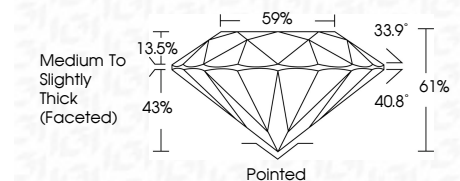

ELECTRONIC COPY

LG805663713
Report verification at igi.org

June 2, 2026
IGI Report Number **LG805663713**
Description **LABORATORY GROWN DIAMOND**
Shape and Cutting Style **ROUND BRILLIANT**
Measurements **8.05 - 8.17 X 4.93 MM**

GRADING RESULTS
Carat Weight **1.99 CARAT**
Color Grade **E**
Clarity Grade **VVS 2**
Cut Grade **IDEAL**

ADDITIONAL GRADING INFORMATION
Polish **EXCELLENT**
Symmetry **EXCELLENT**
Fluorescence **NONE**
Inscription(s) **IGI LG805663713**
Comments: This Laboratory Grown Diamond was created by Chemical Vapor Deposition (CVD) growth process. Type IIa

June 2, 2026
IGI Report No. **LG805663713**
ROUND BRILLIANT
Carat Weight **1.99 CARAT**
Color Grade **E**
Clarity Grade **VVS 2**
Cut Grade **IDEAL**
Depth **61%**
Table **59%**
Girdle **Medium To Slightly Thick (Faceted)**
Culet **Pointed**
Polish **EXCELLENT**
Symmetry **EXCELLENT**
Fluorescence **NONE**
Inscription(s) **IGI LG805663713**
Comments: This Laboratory Grown Diamond was created by Chemical Vapor Deposition (CVD) growth process. Type IIa

June 2, 2026
IGI Report Number **LG805663713**
Description **LABORATORY GROWN DIAMOND**
Shape and Cutting Style **ROUND BRILLIANT**
Measurements **8.05 - 8.17 X 4.93 MM**

GRADING RESULTS
Carat Weight **1.99 CARAT**
Color Grade **E**
Clarity Grade **VVS 2**
Cut Grade **IDEAL**