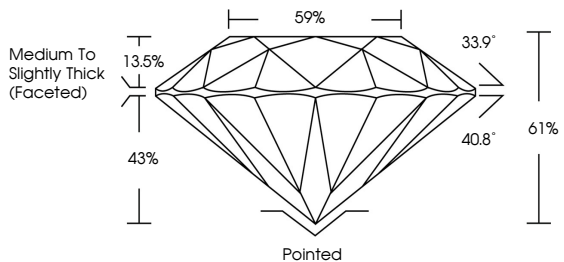

PROPORTIONS