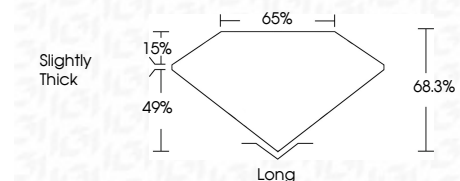

**ELECTRONIC COPY**

LG805667374  
Report verification at [igi.org](http://igi.org)

May 28, 2026  
IGI Report Number **LG805667374**  
Description **LABORATORY GROWN DIAMOND**  
Shape and Cutting Style **EMERALD CUT**  
Measurements **8.71 X 5.87 X 4.01 MM**

**GRADING RESULTS**  
Carat Weight **2.04 CARATS**  
Color Grade **F**  
Clarity Grade **VVS 2**

**ADDITIONAL GRADING INFORMATION**  
Polish **EXCELLENT**  
Symmetry **EXCELLENT**  
Fluorescence **NONE**  
Inscription(s) **IGI LG805667374**  
Comments: This Laboratory Grown Diamond was created by Chemical Vapor Deposition (CVD) growth process. Type IIa

May 28, 2026  
IGI Report No. LG805667374  
**EMERALD CUT**  
2.04 CARATS  
F  
8.71 X 5.87 X 4.01 MM  
Color Grade  
VVS 2  
Depth 68.3%  
Table 65%  
Girdle  
Slightly Thick  
Culet  
Long  
Polish EXCELLENT  
Symmetry EXCELLENT  
Fluorescence NONE  
Inscription(s) IGI LG805667374  
Comments: This Laboratory Grown Diamond was created by Chemical Vapor Deposition (CVD) growth process. Type IIa

**LABORATORY GROWN DIAMOND REPORT**

May 28, 2026  
IGI Report Number **LG805667374**  
Description **LABORATORY GROWN DIAMOND**  
Shape and Cutting Style **EMERALD CUT**  
Measurements **8.71 X 5.87 X 4.01 MM**