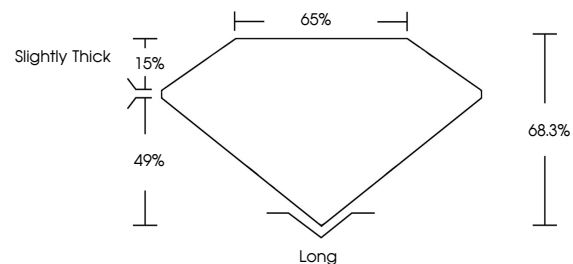

PROPORTIONS