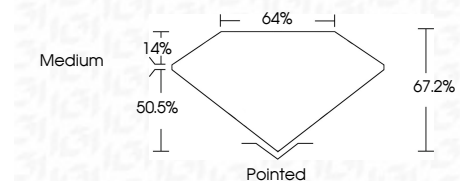

**ELECTRONIC COPY**

LG805682668  
Report verification at igi.org

June 3, 2026  
IGI Report Number **LG805682668**  
Description **LABORATORY GROWN DIAMOND**  
Shape and Cutting Style **CUT CORNERED  
RECTANGULAR MODIFIED  
BRILLIANT**  
Measurements **11.97 X 8.72 X 5.86 MM**

**GRADING RESULTS**

Carat Weight **5.10 CARATS**  
Color Grade **F**  
Clarity Grade **VS 1**

**ADDITIONAL GRADING INFORMATION**

Polish **EXCELLENT**  
Symmetry **EXCELLENT**  
Fluorescence **NONE**  
Inscription(s) **IGI LG805682668**  
Comments: This Laboratory Grown Diamond was created by Chemical Vapor Deposition (CVD) growth process. Type IIa

June 3, 2026  
IGI Report No. LG805682668  
CUT CORNERED RECT. MODIFIED BRILLIANT  
11.97 X 8.72 X 5.86 MM  
5.10 CARATS  
F  
VS 1  
67.2%  
50.5%  
Medium  
Pointed  
EXCELLENT  
EXCELLENT  
NONE  
IGI LG805682668  
Comments: This Laboratory Grown Diamond was created by Chemical Vapor Deposition (CVD) growth process. Type IIa

**GRADING RESULTS**

Carat Weight **5.10 CARATS**  
Color Grade **F**  
Clarity Grade **VS 1**

**ADDITIONAL GRADING INFORMATION**

Polish **EXCELLENT**  
Symmetry **EXCELLENT**  
Fluorescence **NONE**  
Inscription(s) **IGI LG805682668**