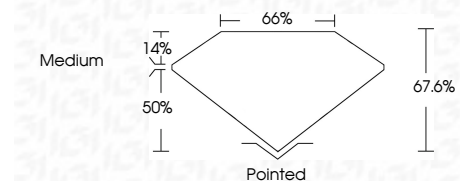

Measurements **8.73 X 6.01 X 4.06 MM**

GRADING RESULTS

Carat Weight **1.85 CARAT**

Color Grade **F**

Clarity Grade **VVS 2**

ADDITIONAL GRADING INFORMATION

Polish **EXCELLENT**

Symmetry **EXCELLENT**

Fluorescence **NONE**

Inscription(s) **IGI LG805685115**

Comments: This Laboratory Grown Diamond was created by Chemical Vapor Deposition (CVD) growth process. Type IIa

June 3, 2026
IGI Report No. LG805685115
CUT CORNERED RECT. MODIFIED BRILLIANT
8.73 X 6.01 X 4.06 MM
1.85 CARAT
F
VVS 2
67.6%
50%
Medium
Pointed
EXCELLENT
EXCELLENT
NONE
IGI LG805685115
Comments: This Laboratory Grown Diamond was created by Chemical Vapor Deposition (CVD) growth process. Type IIa

LABORATORY GROWN DIAMOND REPORT

June 3, 2026

IGI Report Number **LG805685115**

Description **LABORATORY GROWN DIAMOND**

Shape and Cutting Style **CUT CORNERED RECTANGULAR
MODIFIED BRILLIANT**

Measurements **8.73 X 6.01 X 4.06 MM**

GRADING RESULTS

Carat Weight **1.85 CARAT**

Color Grade **F**

Clarity Grade **VVS 2**

ADDITIONAL GRADING INFORMATION

Polish **EXCELLENT**

Symmetry **EXCELLENT**

Fluorescence **NONE**