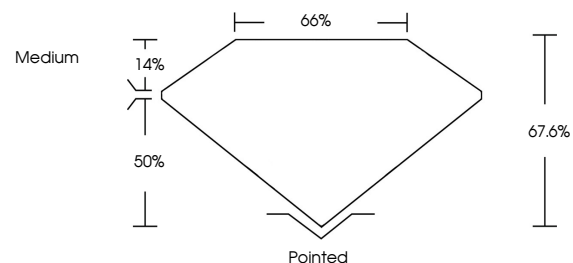

PROPORTIONS