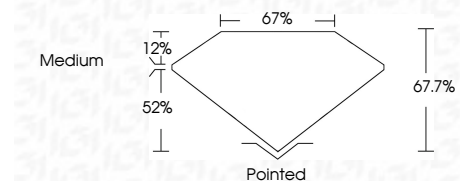

**ELECTRONIC COPY**

LG805691676  
Report verification at igi.org

June 3, 2026  
IGI Report Number **LG805691676**  
Description **LABORATORY GROWN DIAMOND**  
Shape and Cutting Style **CUT CORNERED  
RECTANGULAR MODIFIED  
BRILLIANT**  
Measurements **10.21 X 7.06 X 4.78 MM**

**GRADING RESULTS**

Carat Weight **2.98 CARATS**  
Color Grade **F**  
Clarity Grade **VVS 2**

**ADDITIONAL GRADING INFORMATION**

Polish **EXCELLENT**  
Symmetry **EXCELLENT**  
Fluorescence **NONE**  
Inscription(s) **IGI LG805691676**  
Comments: This Laboratory Grown Diamond was created by Chemical Vapor Deposition (CVD) growth process. Type IIa

June 3, 2026  
IGI Report No. LG805691676  
CUT CORNERED RECT. MODIFIED BRILLIANT  
10.21 X 7.06 X 4.78 MM  
2.98 CARATS  
F  
VVS 2  
67.7%  
67%  
Medium  
Pointed  
EXCELLENT  
EXCELLENT  
NONE  
IGI LG805691676  
Comments: This Laboratory Grown Diamond was created by Chemical Vapor Deposition (CVD) growth process. Type IIa

**GRADING RESULTS**

Carat Weight **2.98 CARATS**  
Color Grade **F**  
Clarity Grade **VVS 2**

**ADDITIONAL GRADING INFORMATION**

Polish **EXCELLENT**  
Symmetry **EXCELLENT**  
Fluorescence **NONE**  
Inscription(s) **IGI LG805691676**