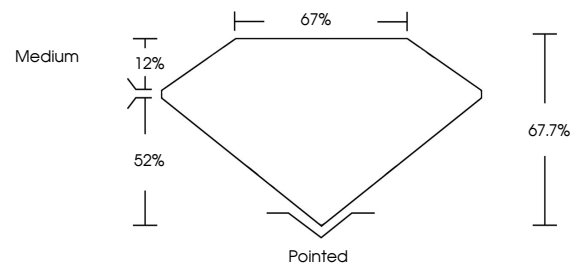

June 3, 2026  
IGI Report No. LG805691676  
CUT CORNERED RECT. MODIFIED BRILLIANT  
10.21 X 7.06 X 4.78 MM  
2.98 CARATS  
F  
VVS 2  
67.7%  
67%  
Medium  
Pointed  
EXCELLENT  
EXCELLENT  
NONE  
IGI LG805691676  
Comments: This Laboratory Grown Diamond was created by Chemical Vapor Deposition (CVD) growth process. Type IIa

**GRADING RESULTS**

Carat Weight **2.98 CARATS**  
Color Grade **F**  
Clarity Grade **VVS 2**

**ADDITIONAL GRADING INFORMATION**

Polish **EXCELLENT**  
Symmetry **EXCELLENT**  
Fluorescence **NONE**  
Inscription(s) **IGI LG805691676**

Comments: This Laboratory Grown Diamond was created by Chemical Vapor Deposition (CVD) growth process. Type IIa

**PROPORTIONS**

Sample Image Used

**CLARITY CHARACTERISTICS**

**KEY TO SYMBOLS**

Red symbols indicate internal characteristics.  
Green symbols indicate external characteristics.