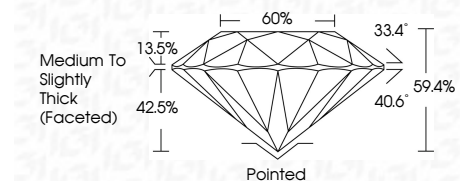

ELECTRONIC COPY

LG806625511
Report verification at igi.org

June 4, 2026
IGI Report Number **LG806625511**
Description **LABORATORY GROWN DIAMOND**
Shape and Cutting Style **ROUND BRILLIANT**
Measurements **8.88 - 8.91 X 5.28 MM**

GRADING RESULTS
Carat Weight **2.54 CARATS**
Color Grade **D**
Clarity Grade **VS 1**
Cut Grade **IDEAL**

ADDITIONAL GRADING INFORMATION
Polish **EXCELLENT**
Symmetry **EXCELLENT**
Fluorescence **NONE**
Inscription(s) **IGI LG806625511**
Comments: This Laboratory Grown Diamond was created by Chemical Vapor Deposition (CVD) growth process. Type IIa

June 4, 2026
IGI Report No LG806625511
ROUND BRILLIANT
8.88 - 8.91 X 5.28 MM
2.54 CARATS
Color Grade **D**
Clarity Grade **VS 1**
Cut Grade **IDEAL**
Depth **59.4%**
Table **60%**
Girdle **Medium To Slightly Thick (Faceted)**
Culet **Pointed**
Polish **EXCELLENT**
Symmetry **EXCELLENT**
Fluorescence **NONE**
Inscription(s) **IGI LG806625511**
Comments: This Laboratory Grown Diamond was created by Chemical Vapor Deposition (CVD) growth process. Type IIa

June 4, 2026
IGI Report Number **LG806625511**
Description **LABORATORY GROWN DIAMOND**
Shape and Cutting Style **ROUND BRILLIANT**
Measurements **8.88 - 8.91 X 5.28 MM**

GRADING RESULTS
Carat Weight **2.54 CARATS**
Color Grade **D**
Clarity Grade **VS 1**
Cut Grade **IDEAL**