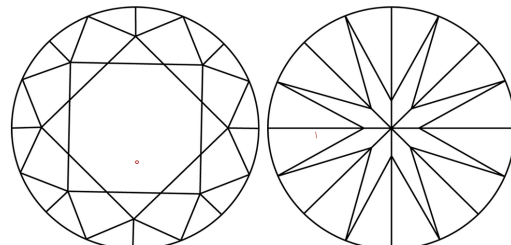

June 4, 2026
IGI Report Number **LG806625511**
Description **LABORATORY GROWN DIAMOND**
Shape and Cutting Style **ROUND BRILLIANT**
Measurements **8.88 - 8.91 X 5.28 MM**

GRADING RESULTS
Carat Weight **2.54 CARATS**
Color Grade **D**
Clarity Grade **VS 1**
Cut Grade **IDEAL**

PROPORTIONS

CLARITY CHARACTERISTICS

KEY TO SYMBOLS
Red symbols indicate internal characteristics.
Green symbols indicate external characteristics.

Sample Image Used

COLOR

D	E	F	G	H	I	J	Faint	Very Light	Light
---	---	---	---	---	---	---	-------	------------	-------