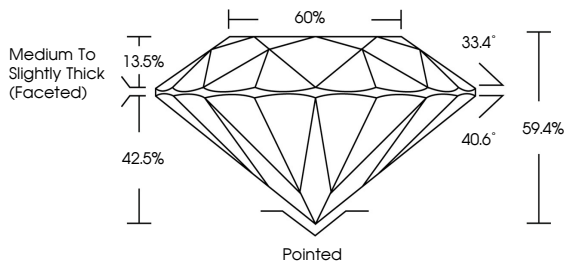

GRADING RESULTS
Carat Weight **2.54 CARATS**
Color Grade **D**
Clarity Grade **VS 1**
Cut Grade **IDEAL**

ADDITIONAL GRADING INFORMATION
Polish **EXCELLENT**
Symmetry **EXCELLENT**
Fluorescence **NONE**
Inscription(s) **IGI LG806625511**
Comments: This Laboratory Grown Diamond was created by Chemical Vapor Deposition (CVD) growth process. Type IIa

June 4, 2026
IGI Report No LG806625511
ROUND BRILLIANT
8.88 - 8.91 X 5.28 MM
2.54 CARATS
Color Grade **D**
Clarity Grade **VS 1**
Cut Grade **IDEAL**
Depth **59.4%**
Table **60%**
Girdle **Medium To Slightly Thick (Faceted)**
Culet **Pointed**
Polish **EXCELLENT**
Symmetry **EXCELLENT**
Fluorescence **NONE**
Inscription(s) **IGI LG806625511**
Comments: This Laboratory Grown Diamond was created by Chemical Vapor Deposition (CVD) growth process. Type IIa

June 4, 2026
IGI Report Number **LG806625511**
Description **LABORATORY GROWN DIAMOND**
Shape and Cutting Style **ROUND BRILLIANT**
Measurements **8.88 - 8.91 X 5.28 MM**

GRADING RESULTS
Carat Weight **2.54 CARATS**
Color Grade **D**
Clarity Grade **VS 1**
Cut Grade **IDEAL**

PROPORTIONS

CLARITY CHARACTERISTICS

KEY TO SYMBOLS
Red symbols indicate internal characteristics.
Green symbols indicate external characteristics.

Sample Image Used

COLOR

D	E	F	G	H	I	J	Faint	Very Light	Light
---	---	---	---	---	---	---	-------	------------	-------