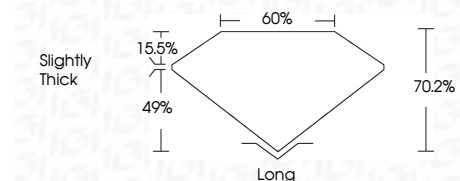

ELECTRONIC COPY

LG807660762
Report verification at igi.org

June 9, 2026
IGI Report Number **LG807660762**
Description **LABORATORY GROWN DIAMOND**
Shape and Cutting Style **EMERALD CUT**
Measurements **6.82 X 4.63 X 3.25 MM**

GRADING RESULTS
Carat Weight **1.02 CARAT**
Color Grade **FANCY VIVID GREEN**
Clarity Grade **VVS 2**

ADDITIONAL GRADING INFORMATION
Polish **EXCELLENT**
Symmetry **EXCELLENT**
Fluorescence **NONE**
Inscription(s) **IGI LG807660762**
Comments: This Laboratory Grown Diamond was created by Chemical Vapor Deposition (CVD) growth process. Indications of post-growth treatment.

June 9, 2026
IGI Report No LG807660762
EMERALD CUT
1.02 CARAT
6.82 X 4.63 X 3.25 MM
Color Grade **FANCY VIVID GREEN**
Clarity Grade **VVS 2**
Depth **70.2%**
Table **15.5%**
Girdle **Slightly Thick**
Culet **Long**
Polish **EXCELLENT**
Symmetry **EXCELLENT**
Fluorescence **NONE**
Inscription(s) **IGI LG807660762**
Comments: This Laboratory Grown Diamond was created by Chemical Vapor Deposition (CVD) growth process. Indications of post-growth treatment.

LABORATORY GROWN DIAMOND REPORT

June 9, 2026
IGI Report Number **LG807660762**
Description **LABORATORY GROWN DIAMOND**
Shape and Cutting Style **EMERALD CUT**
Measurements **6.82 X 4.63 X 3.25 MM**

GRADING RESULTS
Carat Weight **1.02 CARAT**
Color Grade **FANCY VIVID GREEN**
Clarity Grade **VVS 2**