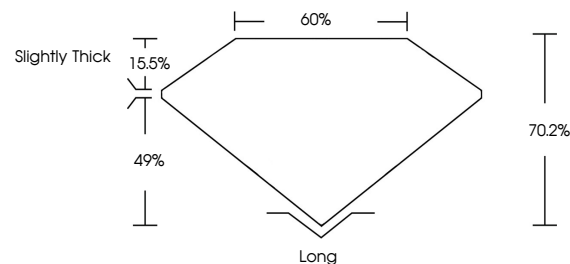

June 9, 2026
IGI Report No LG807660762
EMERALD CUT
1.02 CARAT
6.82 X 4.63 X 3.25 MM
Color Grade **FANCY VIVID GREEN**
Clarity Grade **VVS 2**
Depth **70.2%**
Table **15.5%**
Girdle **Slightly Thick**
Culet **Long**
Polish **EXCELLENT**
Symmetry **EXCELLENT**
Fluorescence **NONE**
Inscription(s) **IGI LG807660762**
Comments: This Laboratory Grown Diamond was created by Chemical Vapor Deposition (CVD) growth process. Indications of post-growth treatment.

LABORATORY GROWN DIAMOND REPORT

June 9, 2026
IGI Report Number **LG807660762**
Description **LABORATORY GROWN DIAMOND**
Shape and Cutting Style **EMERALD CUT**
Measurements **6.82 X 4.63 X 3.25 MM**

GRADING RESULTS
Carat Weight **1.02 CARAT**
Color Grade **FANCY VIVID GREEN**
Clarity Grade **VVS 2**

PROPORTIONS

Sample Image Used

CLARITY CHARACTERISTICS

KEY TO SYMBOLS

Red symbols indicate internal characteristics.
Green symbols indicate external characteristics.

COLOR

D E F G H I J Faint Very Light Light