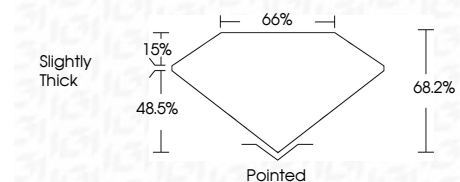

Measurements **13.82 X 9.30 X 6.34 MM**

**GRADING RESULTS**

Carat Weight **7.04 CARATS**

Color Grade **E**

Clarity Grade **VVS 2**

**ADDITIONAL GRADING INFORMATION**

Polish **EXCELLENT**

Symmetry **EXCELLENT**

Fluorescence **NONE**

Inscription(s) **IGI LG807679889**

Comments: This Laboratory Grown Diamond was created by Chemical Vapor Deposition (CVD) growth process. Type IIa

June 5, 2026	IGI Report No LG807679889	CUT CORNERED RECT. MODIFIED BRILLIANT	13.82 X 9.30 X 6.34 MM	7.04 CARATS	E	VVS 2	68.2%	48.5%	Slightly Thick	Pointed	EXCELLENT	EXCELLENT	NONE	IGI LG807679889
<p>Comments: This Laboratory Grown Diamond was created by Chemical Vapor Deposition (CVD) growth process. Type IIa</p>														

**LABORATORY GROWN DIAMOND REPORT**

June 5, 2026

IGI Report Number **LG807679889**

Description **LABORATORY GROWN DIAMOND**

Shape and Cutting Style **CUT CORNERED RECTANGULAR  
MODIFIED BRILLIANT**

Measurements **13.82 X 9.30 X 6.34 MM**

**GRADING RESULTS**

Carat Weight **7.04 CARATS**

Color Grade **E**

Clarity Grade **VVS 2**

**ADDITIONAL GRADING INFORMATION**

Polish **EXCELLENT**

Symmetry **EXCELLENT**

Fluorescence **NONE**