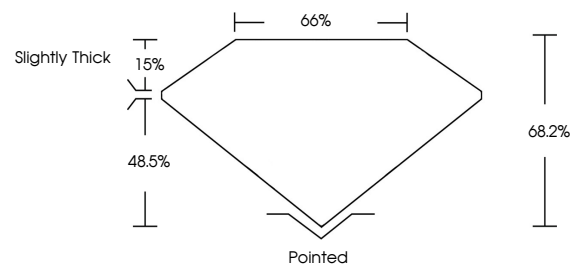

PROPORTIONS