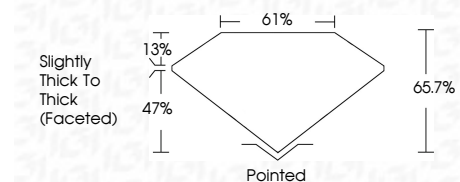

**ELECTRONIC COPY**

LG808601158  
Report verification at igi.org

June 8, 2026  
IGI Report Number **LG808601158**  
Description **LABORATORY GROWN DIAMOND**  
Shape and Cutting Style **PEAR MODIFIED BRILLIANT**  
Measurements **12.26 X 7.66 X 5.03 MM**

**GRADING RESULTS**  
Carat Weight **3.10 CARATS**  
Color Grade **E**  
Clarity Grade **VVS 2**

**ADDITIONAL GRADING INFORMATION**  
Polish **EXCELLENT**  
Symmetry **EXCELLENT**  
Fluorescence **NONE**  
Inscription(s) **IGI LG808601158**  
Comments: This Laboratory Grown Diamond was created by Chemical Vapor Deposition (CVD) growth process. Type IIa

June 8, 2026  
IGI Report No. **LG808601158**  
**PEAR MODIFIED BRILLIANT**  
12.26 X 7.66 X 5.03 MM  
3.10 CARATS  
E  
VVS 2  
65.7%  
61%  
Slightly Thick To Thick (Faceted)  
Pointed  
EXCELLENT  
EXCELLENT  
NONE  
IGI LG808601158  
Comments: This Laboratory Grown Diamond was created by Chemical Vapor Deposition (CVD) growth process. Type IIa

June 8, 2026  
IGI Report Number **LG808601158**  
Description **LABORATORY GROWN DIAMOND**  
Shape and Cutting Style **PEAR MODIFIED BRILLIANT**  
Measurements **12.26 X 7.66 X 5.03 MM**

**GRADING RESULTS**  
Carat Weight **3.10 CARATS**  
Color Grade **E**  
Clarity Grade **VVS 2**