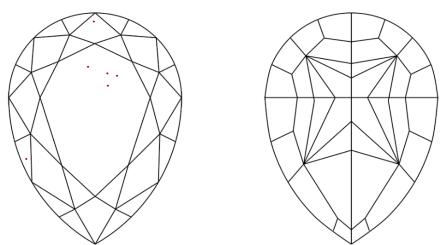

June 8, 2026  
IGI Report Number **LG808601158**  
Description **LABORATORY GROWN DIAMOND**  
Shape and Cutting Style **PEAR MODIFIED BRILLIANT**  
Measurements **12.26 X 7.66 X 5.03 MM**

**GRADING RESULTS**  
Carat Weight **3.10 CARATS**  
Color Grade **E**  
Clarity Grade **VVS 2**

**PROPORTIONS**

Sample Image Used

**CLARITY CHARACTERISTICS**

**KEY TO SYMBOLS**  
Red symbols indicate internal characteristics.  
Green symbols indicate external characteristics.

**COLOR**

D	E	F	G	H	I	J	Faint	Very Light	Light
---	---	---	---	---	---	---	-------	------------	-------