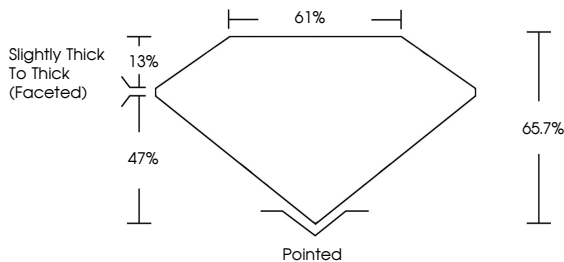

PROPORTIONS