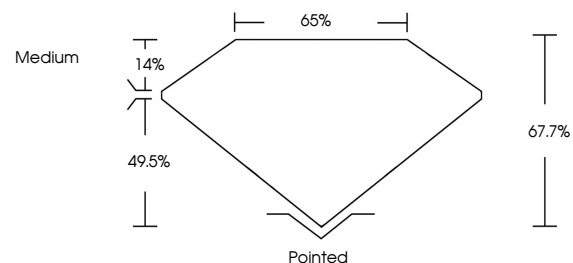

PROPORTIONS