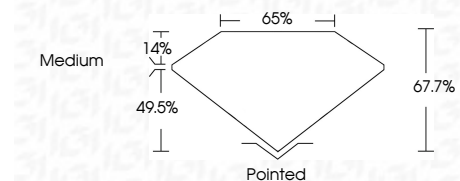

**ELECTRONIC COPY**

LG809602617  
Report verification at igi.org

June 9, 2026

IGI Report Number **LG809602617**

Description **LABORATORY GROWN DIAMOND**

Shape and Cutting Style **CUT CORNERED  
RECTANGULAR MODIFIED  
BRILLIANT**

Measurements **11.57 X 7.73 X 5.23 MM**

**GRADING RESULTS**

Carat Weight **4.04 CARATS**

Color Grade **E**

Clarity Grade **VVS 2**

**ADDITIONAL GRADING INFORMATION**

Polish **EXCELLENT**

Symmetry **EXCELLENT**

Fluorescence **NONE**

Inscription(s) **IGI LG809602617**

Comments: This Laboratory Grown Diamond was created by Chemical Vapor Deposition (CVD) growth process. Type IIa

June 9, 2026  
IGI Report No. LG809602617  
CUT CORNERED RECT. MODIFIED BRILLIANT  
11.57 X 7.73 X 5.23 MM  
4.04 CARATS  
E  
VVS 2  
67.7%  
49.5%  
Medium  
Pointed  
EXCELLENT  
EXCELLENT  
NONE  
IGI LG809602617  
Comments: This Laboratory Grown Diamond was created by Chemical Vapor Deposition (CVD) growth process. Type IIa

**GRADING RESULTS**

Carat Weight **4.04 CARATS**

Color Grade **E**

Clarity Grade **VVS 2**

**ADDITIONAL GRADING INFORMATION**

Polish **EXCELLENT**

Symmetry **EXCELLENT**

Fluorescence **NONE**