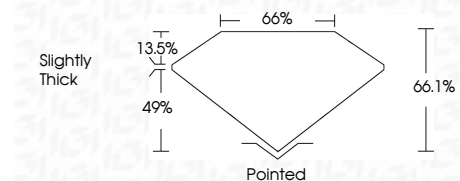

ELECTRONIC COPY

LG811678131
Report verification at igi.org

June 24, 2026
IGI Report Number **LG811678131**
Description **LABORATORY GROWN DIAMOND**
Shape and Cutting Style **CUT CORNERED
RECTANGULAR MODIFIED
BRILLIANT**

Measurements **10.02 X 7.23 X 4.78 MM**

GRADING RESULTS

Carat Weight **3.02 CARATS**
Color Grade **F**
Clarity Grade **VVS 2**

ADDITIONAL GRADING INFORMATION

Polish **EXCELLENT**
Symmetry **EXCELLENT**
Fluorescence **NONE**
Inscription(s) **IGI LG811678131**
Comments: This Laboratory Grown Diamond was created by Chemical Vapor Deposition (CVD) growth process. Type IIa

June 24, 2026
IGI Report No LG811678131
CUT CORNERED RECT. MODIFIED BRILLIANT
10.02 X 7.23 X 4.78 MM
3.02 CARATS
F
VVS 2
66.1%
49%
Slightly Thick
Pointed
EXCELLENT
EXCELLENT
NONE
IGI LG811678131
Comments: This Laboratory Grown Diamond was created by Chemical Vapor Deposition (CVD) growth process. Type IIa

LABORATORY GROWN DIAMOND REPORT

June 24, 2026
IGI Report Number **LG811678131**
Description **LABORATORY GROWN DIAMOND**
Shape and Cutting Style **CUT CORNERED RECTANGULAR
MODIFIED BRILLIANT**
Measurements **10.02 X 7.23 X 4.78 MM**