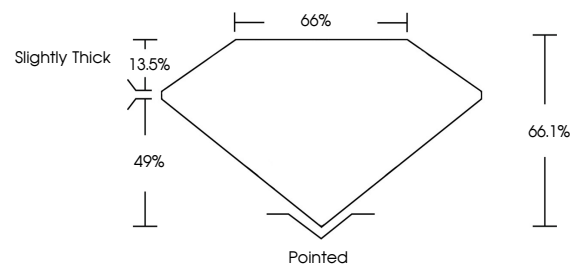

Measurements **10.02 X 7.23 X 4.78 MM**

GRADING RESULTS

Carat Weight **3.02 CARATS**
Color Grade **F**
Clarity Grade **VVS 2**

ADDITIONAL GRADING INFORMATION

Polish **EXCELLENT**
Symmetry **EXCELLENT**
Fluorescence **NONE**
Inscription(s) **IGI LG811678131**
Comments: This Laboratory Grown Diamond was created by Chemical Vapor Deposition (CVD) growth process. Type IIa

June 24, 2026
IGI Report No LG811678131
CUT CORNERED RECT. MODIFIED BRILLIANT
10.02 X 7.23 X 4.78 MM
3.02 CARATS
F
VVS 2
66.1%
49%
Slightly Thick
Pointed
EXCELLENT
EXCELLENT
NONE
IGI LG811678131
Comments: This Laboratory Grown Diamond was created by Chemical Vapor Deposition (CVD) growth process. Type IIa

LABORATORY GROWN DIAMOND REPORT

June 24, 2026
IGI Report Number **LG811678131**
Description **LABORATORY GROWN DIAMOND**
Shape and Cutting Style **CUT CORNERED RECTANGULAR
MODIFIED BRILLIANT**
Measurements **10.02 X 7.23 X 4.78 MM**

PROPORTIONS

CLARITY CHARACTERISTICS

KEY TO SYMBOLS

Red symbols indicate internal characteristics.
Green symbols indicate external characteristics.

Sample Image Used

COLOR

D E F G H I J Faint Very Light Light